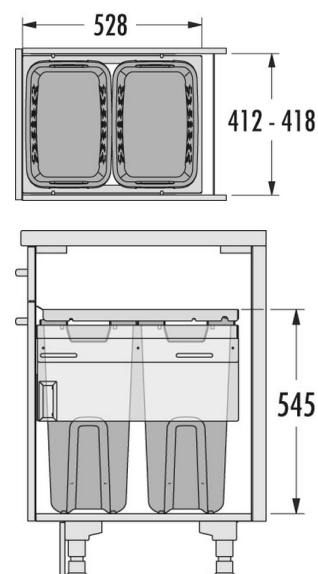

## Hailo Laundry Carrier 450 dark grey

**3270811**

GTIN: 4007126302694

For 45 cm wide base-cabinets

SLIDE

2 BUCKET

**66 L**

TOTAL

Suitable for cabinet width (cm)

45

### Specifications

Type of installation	Slide	✓
Cabinet-width min. (cm)	45	
Cabinet-width max. (cm)	45	
Suitable for cabinet width (cm)	45	
Sidewall mounted		✓
Slides	covered, dampened slides with self-closing device with fully synchronized over-travel	
Side-wall thickness (mm)	16 - 19 mm (self-adjusting)	
Product dimensions (WxDxH) (mm)	412-418 x 528 x 545	
Packing dimensions (WxDxH) (mm)	490 x 320 x 620	
System-depth (mm)	528	
Number of bins	2	
Capacity (l)	2 x 33	
Total volume (l)	66	
Color metal parts	dark grey	
Color plastic parts	white	

Weight incl. packing (kg)

13

---